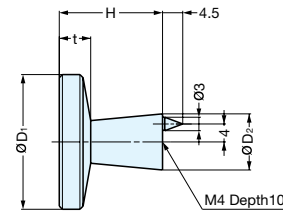

KNOB

EY-338

Item No.	D	L	Weight (g)	Box (pcs)	Carton (pcs)	Material	Finish
EY-338/20	20 (3/4")	26	40	25	250	304 Stainless Steel	Satin
EY-338/25	25 (1")	32	75				

KNOB

EY-339

Item No.	D	L	Weight (g)	Box (pcs)	Carton (pcs)	Material	Finish
EY-339/20	20 (3/4")	37.5	125	25	250	304 Stainless Steel	Satin
EY-339/25	25 (1")	41.5	226				

KNOB

TS

Item No.	D ₁	D ₂	H	t	Weight (g)	Box (pcs)	Carton (pcs)	Material	Finish
TS-25	25	14.5	23	6.7	36	50	200	Brass	Satin Nickel
TS-30	30				47				
TS-36	36	15	24	7.5	70	30	120		