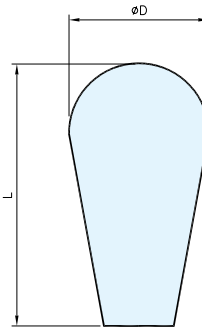

KNOB

EY-338

Item No.	D	L	Weight (g)	Box (pcs)	Carton (pcs)	Material	Finish
EY-338/20	20 (3/4")	26	40	25	250	304 Stainless Steel	Satin
EY-338/25	25 (1")	32	75				

KNOB

EY-339

Item No.	D	L	Weight (g)	Box (pcs)	Carton (pcs)	Material	Finish
EY-339/20	20 (3/4")	37.5	125	25	250	304 Stainless Steel	Satin
EY-339/25	25 (1")	41.5	226				

KNOB

TS

Item No.	D ₁	D ₂	H	t	Weight (g)	Box (pcs)	Carton (pcs)	Material	Finish
TS-25	25	14.5	23	6.7	36	50	200	Brass	Satin Nickel
TS-30	30				47				
TS-36	36	15	24	7.5	70	30	120		