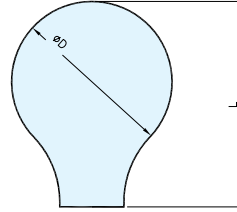

KNOB

EY-338

Item No.	D	L	Weight (g)	Box (pcs)	Carton (pcs)	Material	Finish
EY-338/20	20 (3/4")	26	40	25	250	304 Stainless Steel	Satin
EY-338/25	25 (1")	32	75				

KNOB

EY-339

Item No.	D	L	Weight (g)	Box (pcs)	Carton (pcs)	Material	Finish
EY-339/20	20 (3/4")	37.5	125	25	250	304 Stainless Steel	Satin
EY-339/25	25 (1")	41.5	226				

KNOB

TS

Item No.	D ₁	D ₂	H	t	Weight (g)	Box (pcs)	Carton (pcs)	Material	Finish
TS-25	25	14.5	23	6.7	36	50	200	Brass	Satin Nickel
TS-30	30				47				
TS-36	36	15	24	7.5	70	30	120		